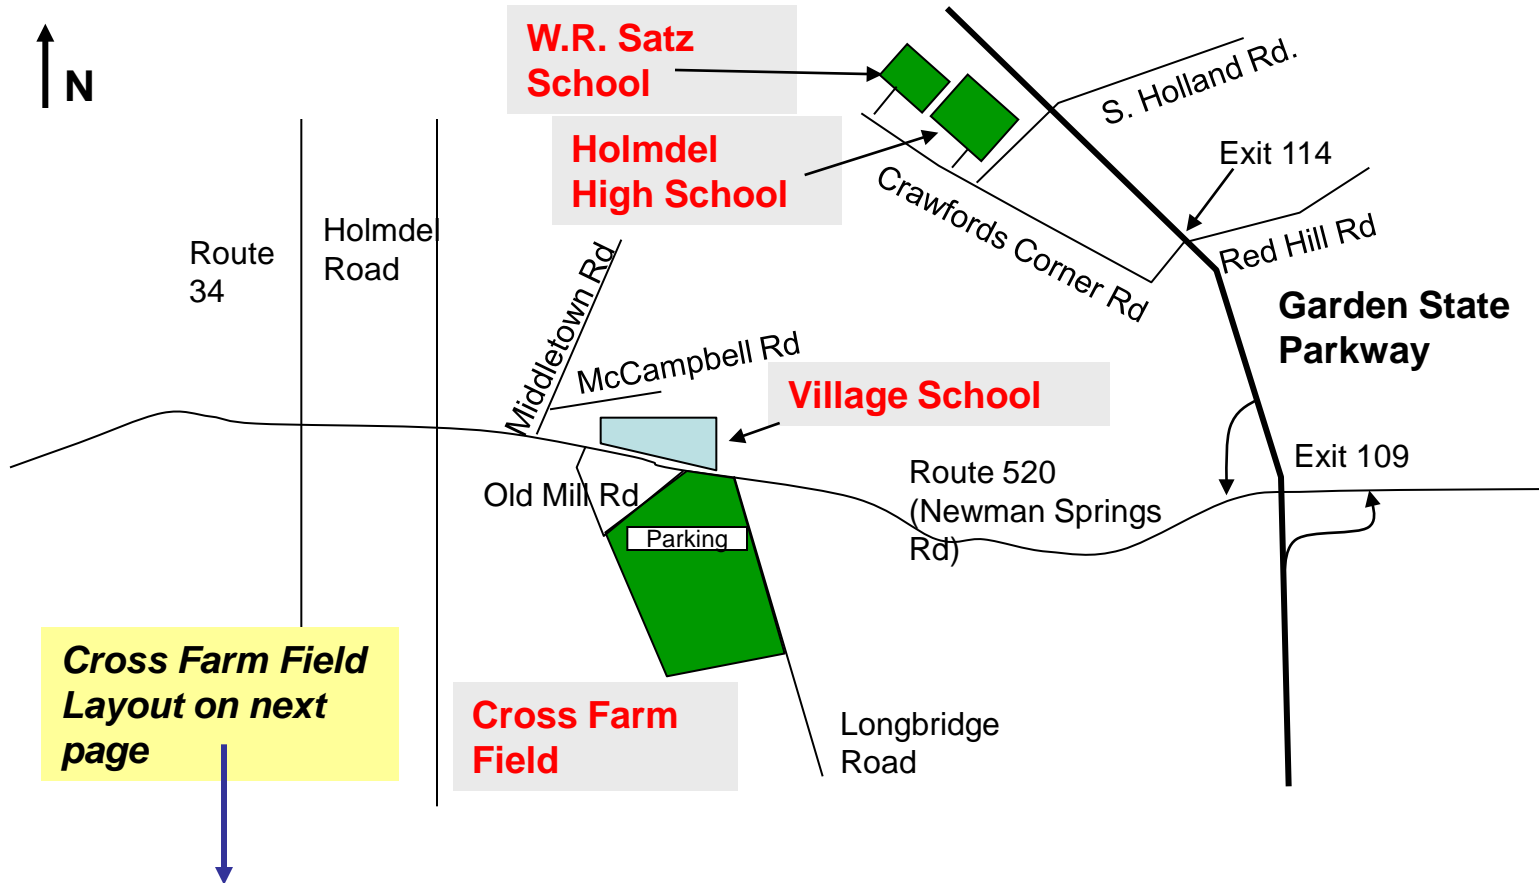

Directions to Cross Farm Field & Village School

From Garden State Parkway:

Take Garden State Parkway to exit 109, Route 520 West. Proceed west 3.5 miles. Turn left onto Longbridge Road. Turn Right into Parking lot. For Village School, from Route 520 turn right onto Middletown Rd and then quick right on McCampbell Rd.

From Route 520 Proceeding East:

Continue past Route 34 and then Holmdel Road. 1.5 miles after Holmdel Road, turn right onto Longbridge Road. Turn Right into Parking lot. For Village School, from Route 520 turn left onto Middletown Rd and then quick right on McCampbell Rd.

Directions to Holmdel High School & W. R. Satz School

From Garden State Parkway Traveling North:

Take Garden State Parkway to exit 114. At exit turn left onto Red Hill Rd. Turn right at 2nd light onto Crawfords Corner Rd. Proceed west 1.7 miles (past S. Holland Rd) and turn right into Holmdel High School. Turf field is on the right; parking is on the left. For W. R. Satz School continue past entrance to High School to next turn on right.

From Garden State Parkway Traveling South:

Take exit 114. Turn right at stop light onto Red Hill Rd. Turn right at next light onto Crawfords Corner Rd. Follow directions above.

**Cross Farm Field
Layout on next
page**